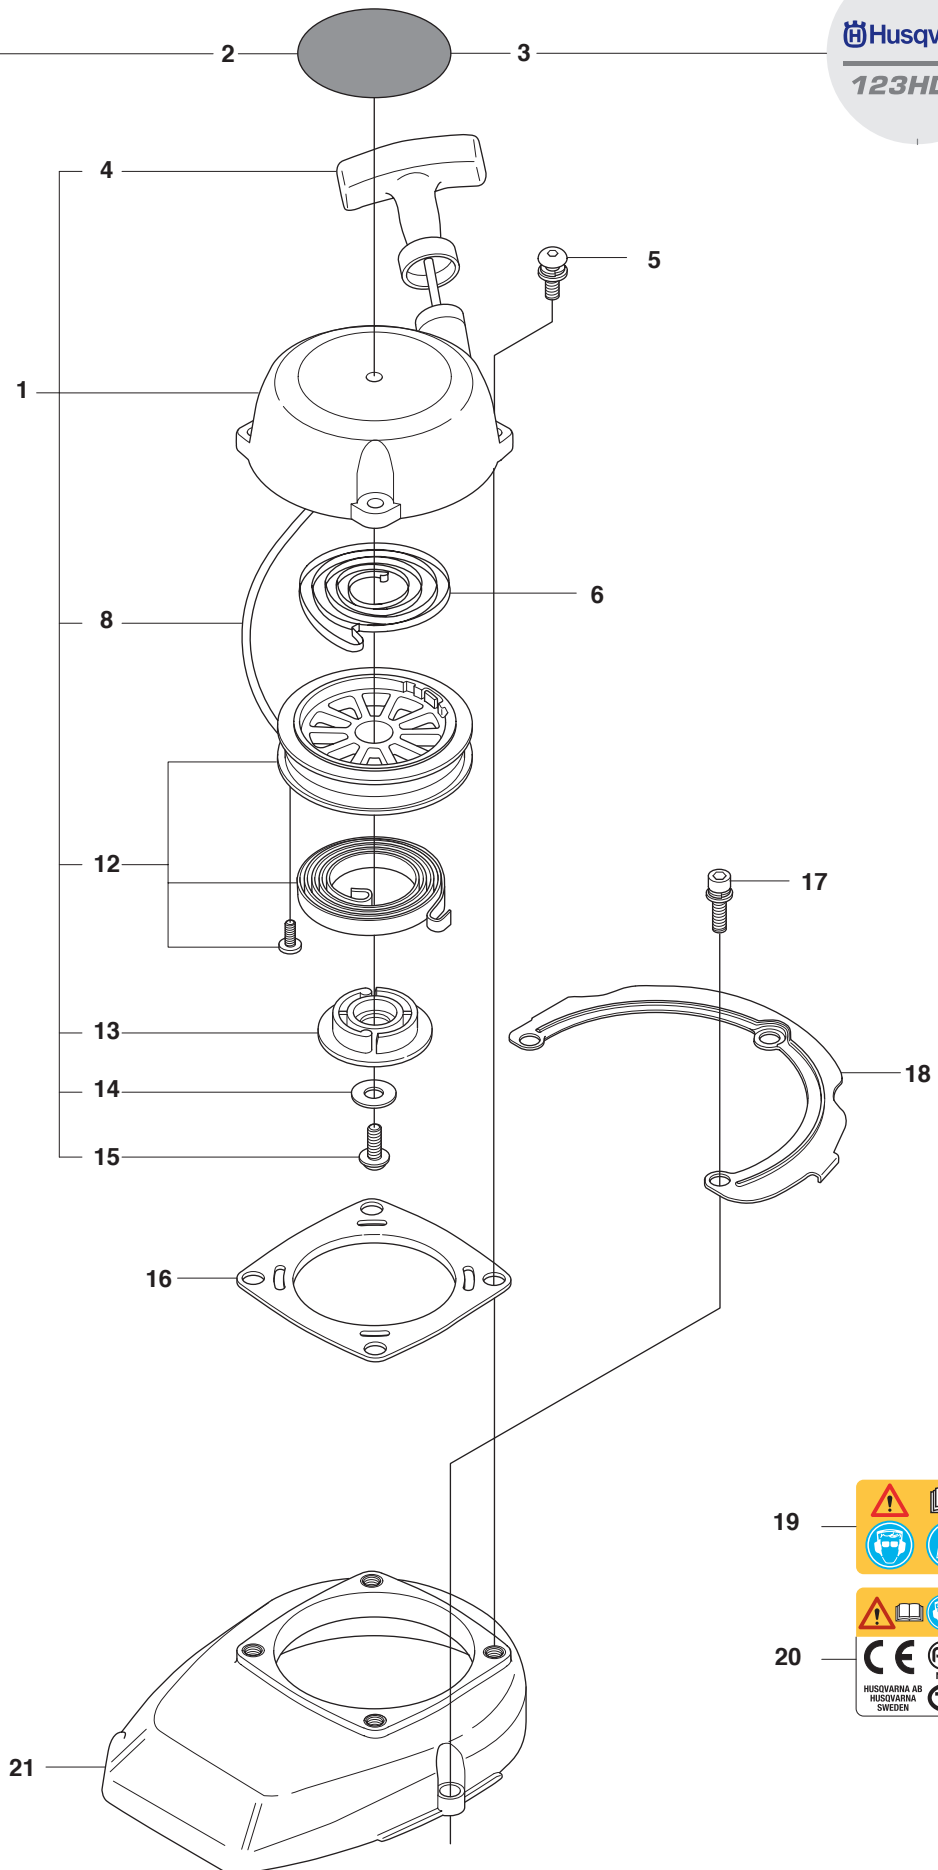

A 123HD60, HD60USA, HD65

Husqvarna
123HD60

Husqvarna
123HD65

19

- Warning icon (exclamation mark in triangle)
- Manual icon (open book)
- EN1485 icon
- Ear protection icon (ear with slash)
- Gloves icon (gloves)
- Eye protection icon (eye with slash)

20

- Warning icon (exclamation mark in triangle)
- Manual icon (open book)
- Ear protection icon (ear with slash)
- Gloves icon (gloves)
- Eye protection icon (eye with slash)
- CE mark
- PCP mark
- MP04 mark
- GS mark
- 106 dB mark

HUSQVARNA AB
HUSQVARNA
SWEDEN

Position	Article	Quantity	Notes	Kit
1	544 30 46-01	1		
2	544 38 32-01	1	123HD60	
3	504 04 38-01	1	123HD65	
4	544 30 47-01	1		1
5	544 29 33-01	4		
6	544 30 39-01	1		1
8	544 30 42-01	1		1
12	544 30 40-01	1		1
13	544 30 41-01	1		1
14	544 29 67-01	1		1
15	544 29 74-01	1		1
16	544 29 34-01	1		
17	544 29 19-01	3		
18	544 30 45-01	1		
19	544 11 07-02	1	US, AU	
20	544 05 76-02	1	EC	
21	531 00 48-24	1		

D 123HD60, HD60USA, HD65

Position	Article	Quantity	Notes	Kit
1	544 30 49-01	1		
2	531 00 24-15	1		
3	531 00 47-38	1		
4	544 29 38-01	1		
5	531 00 78-15	1		
6	531 00 24-15	1		
7	531 00 47-37	1		
8	544 29 27-01	1		
9	531 00 48-32	2		
10	531 00 48-33	1		